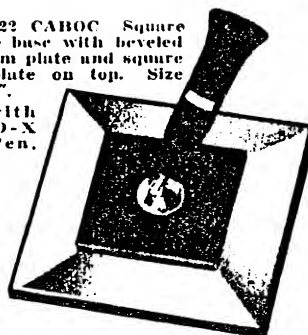

B-117 with No. B3D Desk Pen, \$6.50.

No. B-129 CABUD Round bakelite base with chrome feet and chrome disc. Size $3\frac{3}{4}$ " diameter x $\frac{3}{4}$ ".

B-129 with No. 5D-X Desk Pen, \$8.50.

No. A-113 CABAB Black Bakelite square base with chrome plated square metal top and small black disc. Size $3\frac{3}{4}$ "x $3\frac{3}{4}$ ".

A-113 with No. 5D-X Desk Pen, \$7.00.

No. C-122 CABOC Square Bakelite base with beveled chromium plate and square black plate on top. Size 4 "x 4 "x $\frac{3}{4}$ ".

C-122 with No. 5D-X Desk Pen, \$10.00.